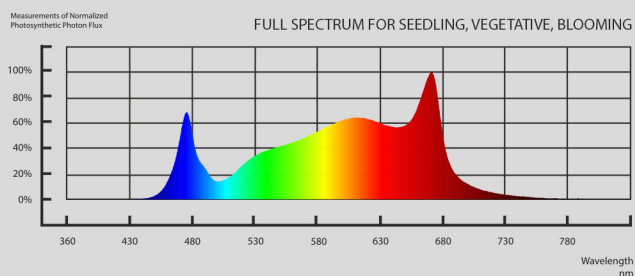

LUMEN KING LED

GROW LIGHT 720 W

TECHNICAL SPECIFICATIONS

Light Source	LED
Spectrum	Full Spectrum
PPF	1944 $\mu\text{mol/s}$
Input Power	720W
Efficacy	2.7 $\mu\text{mol/J}$
Input Voltage	220-240V
Mounting Height	≥ 6 Above Canopy
Thermal Management	Passive
Dimming	PWM/Manual dimming
Beam Angle	120°
Power Factor	$>90\%$
Certifications	CE/UKCA/ROHS
Diodes Brand	Optimum
Drivers Brand	Lumen-King 600W Ballast
Waterproof Rating	IP44
Operation Temperature	-25-40°C
Operation Humidity	10%-95% RH
Storage Temperature	-20° - 80°C
Storage Humidity	10%-95% RH
Warranty Period	2 years

SPECTRUM

ITEMS INCLUDED IN THE BOX

- 6 x Lumen King 720W 2.7 Full Spectrum LED Light Bars
- 1 x Foldable Frame Structure with 600w Lumen King Dimming Ballast
- 2 x 1/8" Lumen King Rope Ratchets
- 1x EU Power Cord & 1 x RJ Input Network Cable
- 2 x Brackets
- 8 x Screws

DIMENSIONS

Part	LENGTH	WIDTH	HEIGHT	WEIGHT
LUMEN KING LIGHT FIXTURE	1067mm	1105mm	54mm	9,1kg
LUMEN KING PACKAGE SIZE	1200mm	100mm	600mm	11,8kg